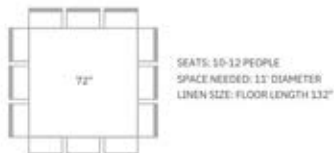

SQUARE TABLES